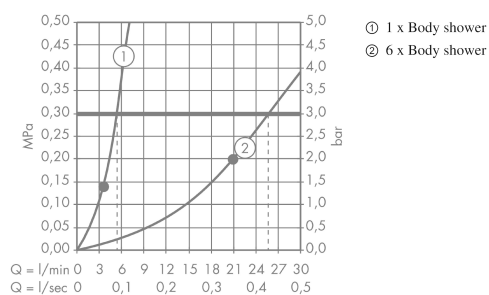

Bodyvette

Body shower 1jet

Surfaces: **Chrome** Article Number: **28466000**

Description

product features

- ball-joint: side shower angle adjustable
- spray type: normal spray
- flow rate normal spray (at 0.3 MPa): 6 l/min
- grey spray disc
- connection thread: G 1/2
- connection dimension: DN15

Technology

Product image

Scale drawing

Flowchart

The consumption was measured in combination with the appropriate fittings (thermostat/mixer/ in-wall valve) to reflect actual application in practice.