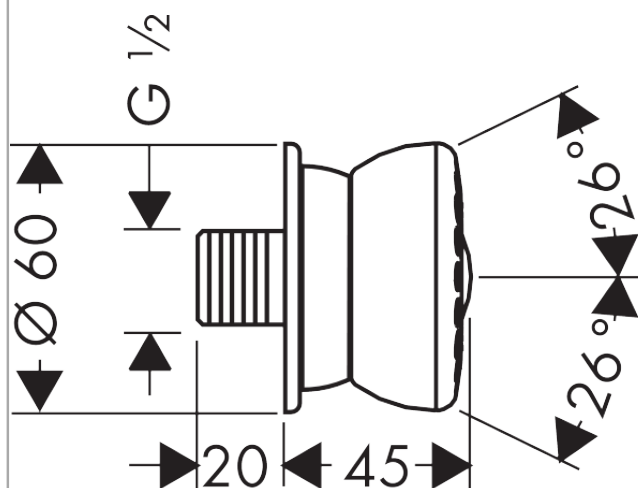

Bodyvette

Body shower 1jet

Surfaces: **Chrome** Article Number: **28466000**

Description

product features

- ball-joint: side shower angle adjustable
- spray type: normal spray
- flow rate normal spray (at 0.3 MPa): 6 l/min
- grey spray disc
- connection thread: G 1/2
- connection dimension: DN15

Technology

Product image

Scale drawing

Flowchart

The consumption was measured in combination with the appropriate fittings (thermostat/mixer/ in-wall valve) to reflect actual application in practice.